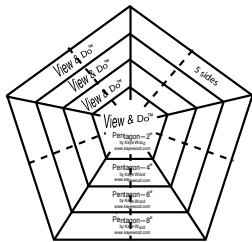

# Life In The Meadow

Wallhanging

by Kaye Wood

*Quilting the Kaye Wood Way!*

Uses the View & Do™  
Pentagon Shape

FREE  
quilting videos  
kayewoodTV.com

**K** Kaye  
Wood  
INC  
1-800-248-5293  
www.kayewood.com  
www.kayewoodTV.com