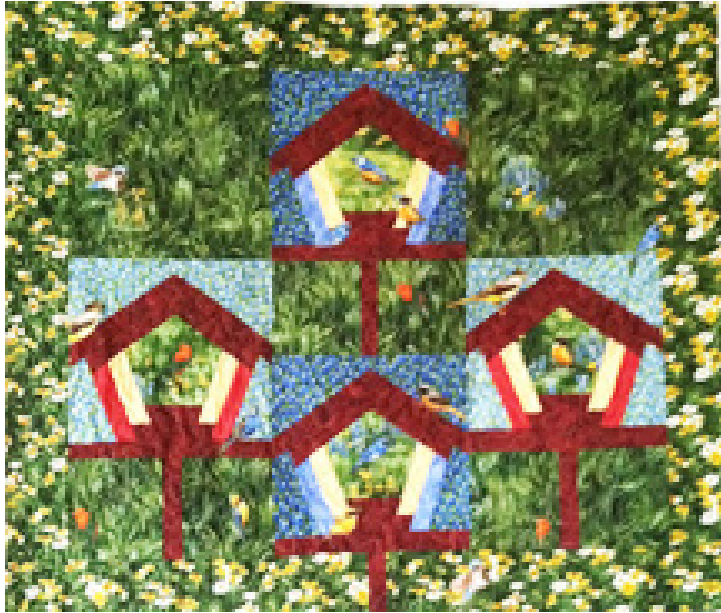

# Life In The Meadow

Wallhanging

by Kaye Wood

*Quilting the Kaye Wood Way!*

Uses the View & Do™  
Pentagon Shape

FREE  
quilting videos  
kayewoodTV.com

**K** Kaye  
Wood  
INC  
1-800-248-5293  
www.kayewood.com  
www.kayewoodTV.com