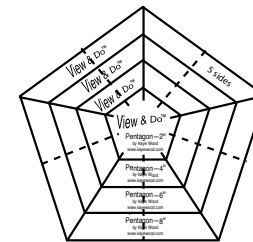

Life In The Meadow

Wallhanging

by Kaye Wood

Quilting the Kaye Wood Way!

Uses the View & Do™
Pentagon Shape

FREE
quilting videos
kayewoodTV.com

K Kaye
Wood
INC
1-800-248-5293
www.kayewood.com
www.kayewoodTV.com