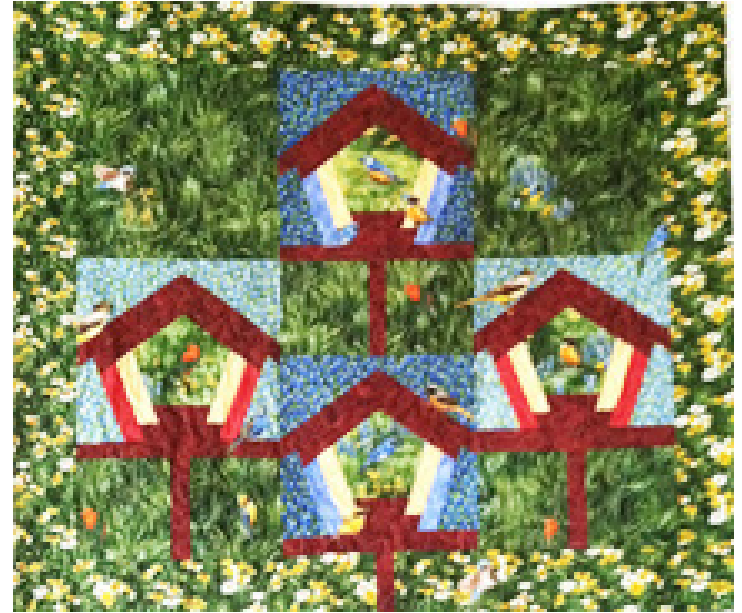

Life In The Meadow

Wallhanging

by Kaye Wood

Quilting the Kaye Wood Way!

Uses the View & Do™
Pentagon Shape

FREE
quilting videos
kayewoodTV.com

K Kaye
Wood
INC
1-800-248-5293
www.kayewood.com
www.kayewoodTV.com